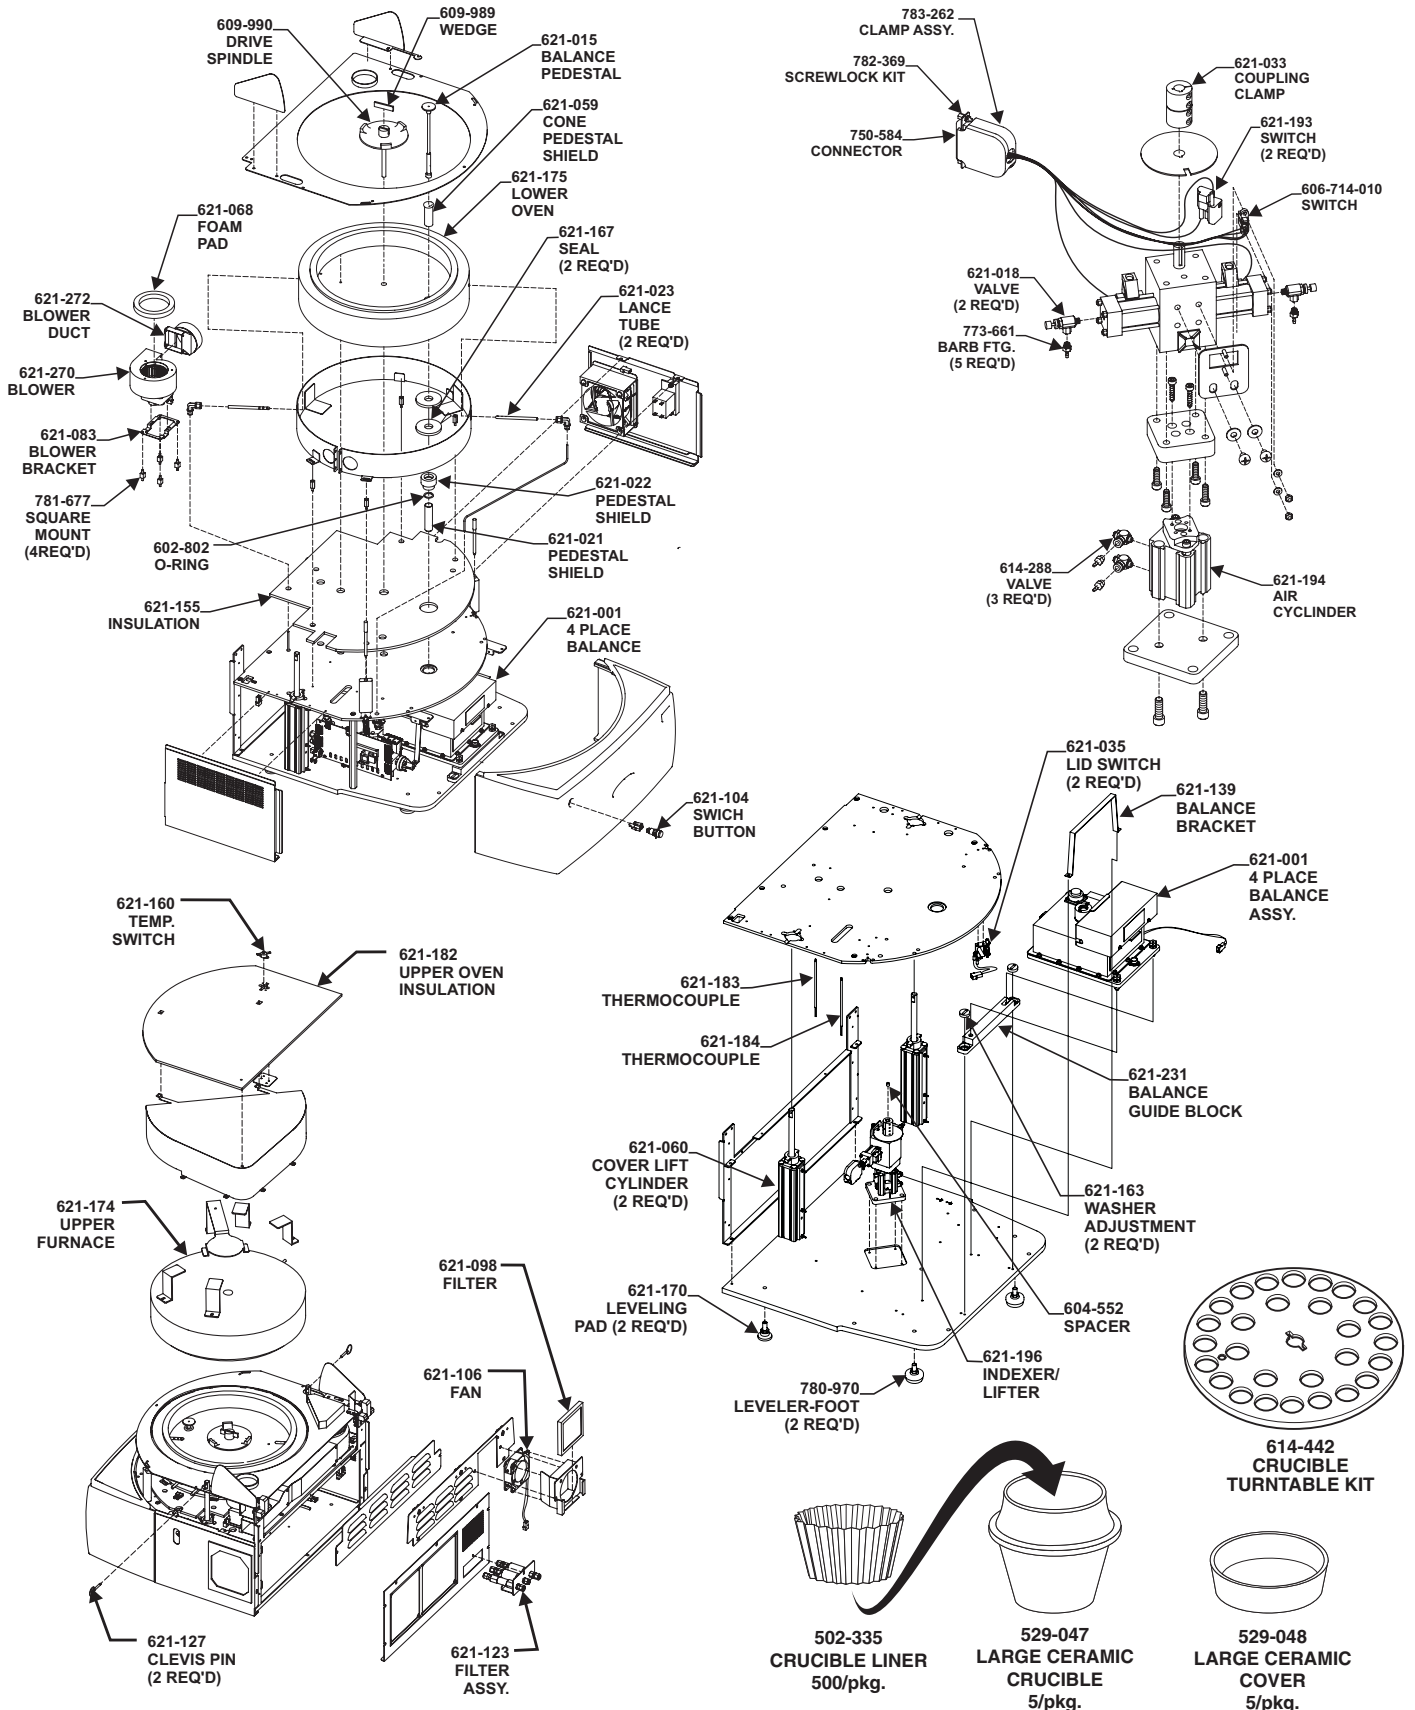

TGA701 Consumables & Spares Reference Cards

Note: Part numbers and standards' values may change. Consult LECO for the latest information.

GENERAL COMBUSTION SUPPLIES

- 766-036 Air Regulator
- 502-091 Calcium Oxalate Standard (50 g)
- 529-047 Ceramic Crucible—Large (5 pkg)
- 529-048 Ceramic Crucible Cover—Large (5 pkg)
- 502-335 Crucible Foil Liner (500/pkg)
- 761-929 Crucible Tongs
- 614-443 Crucible Turntable—Large (Kit)
- 776-978 Glass Scoop
- 764-216 Helium Regulator
- 501-291 Oxygen Regulator
- 778-898 Crucible Cover Forceps
- 614-442 Large Crucible Turntable (only)

REFERENCE MATERIALS

COAL PROX-PLUS (50 grams)

Part No.	Desc.	% Volatile	% Ash
502-442	Low	36.0	7.2
502-443	Medium	43.5	9.7
502-444	High	37.2	7.4

COKE PROX-PLUS (50 grams)

Part No.	Desc.	% Volatile	% Ash
502-452	Prox Plus	11.7	0.37